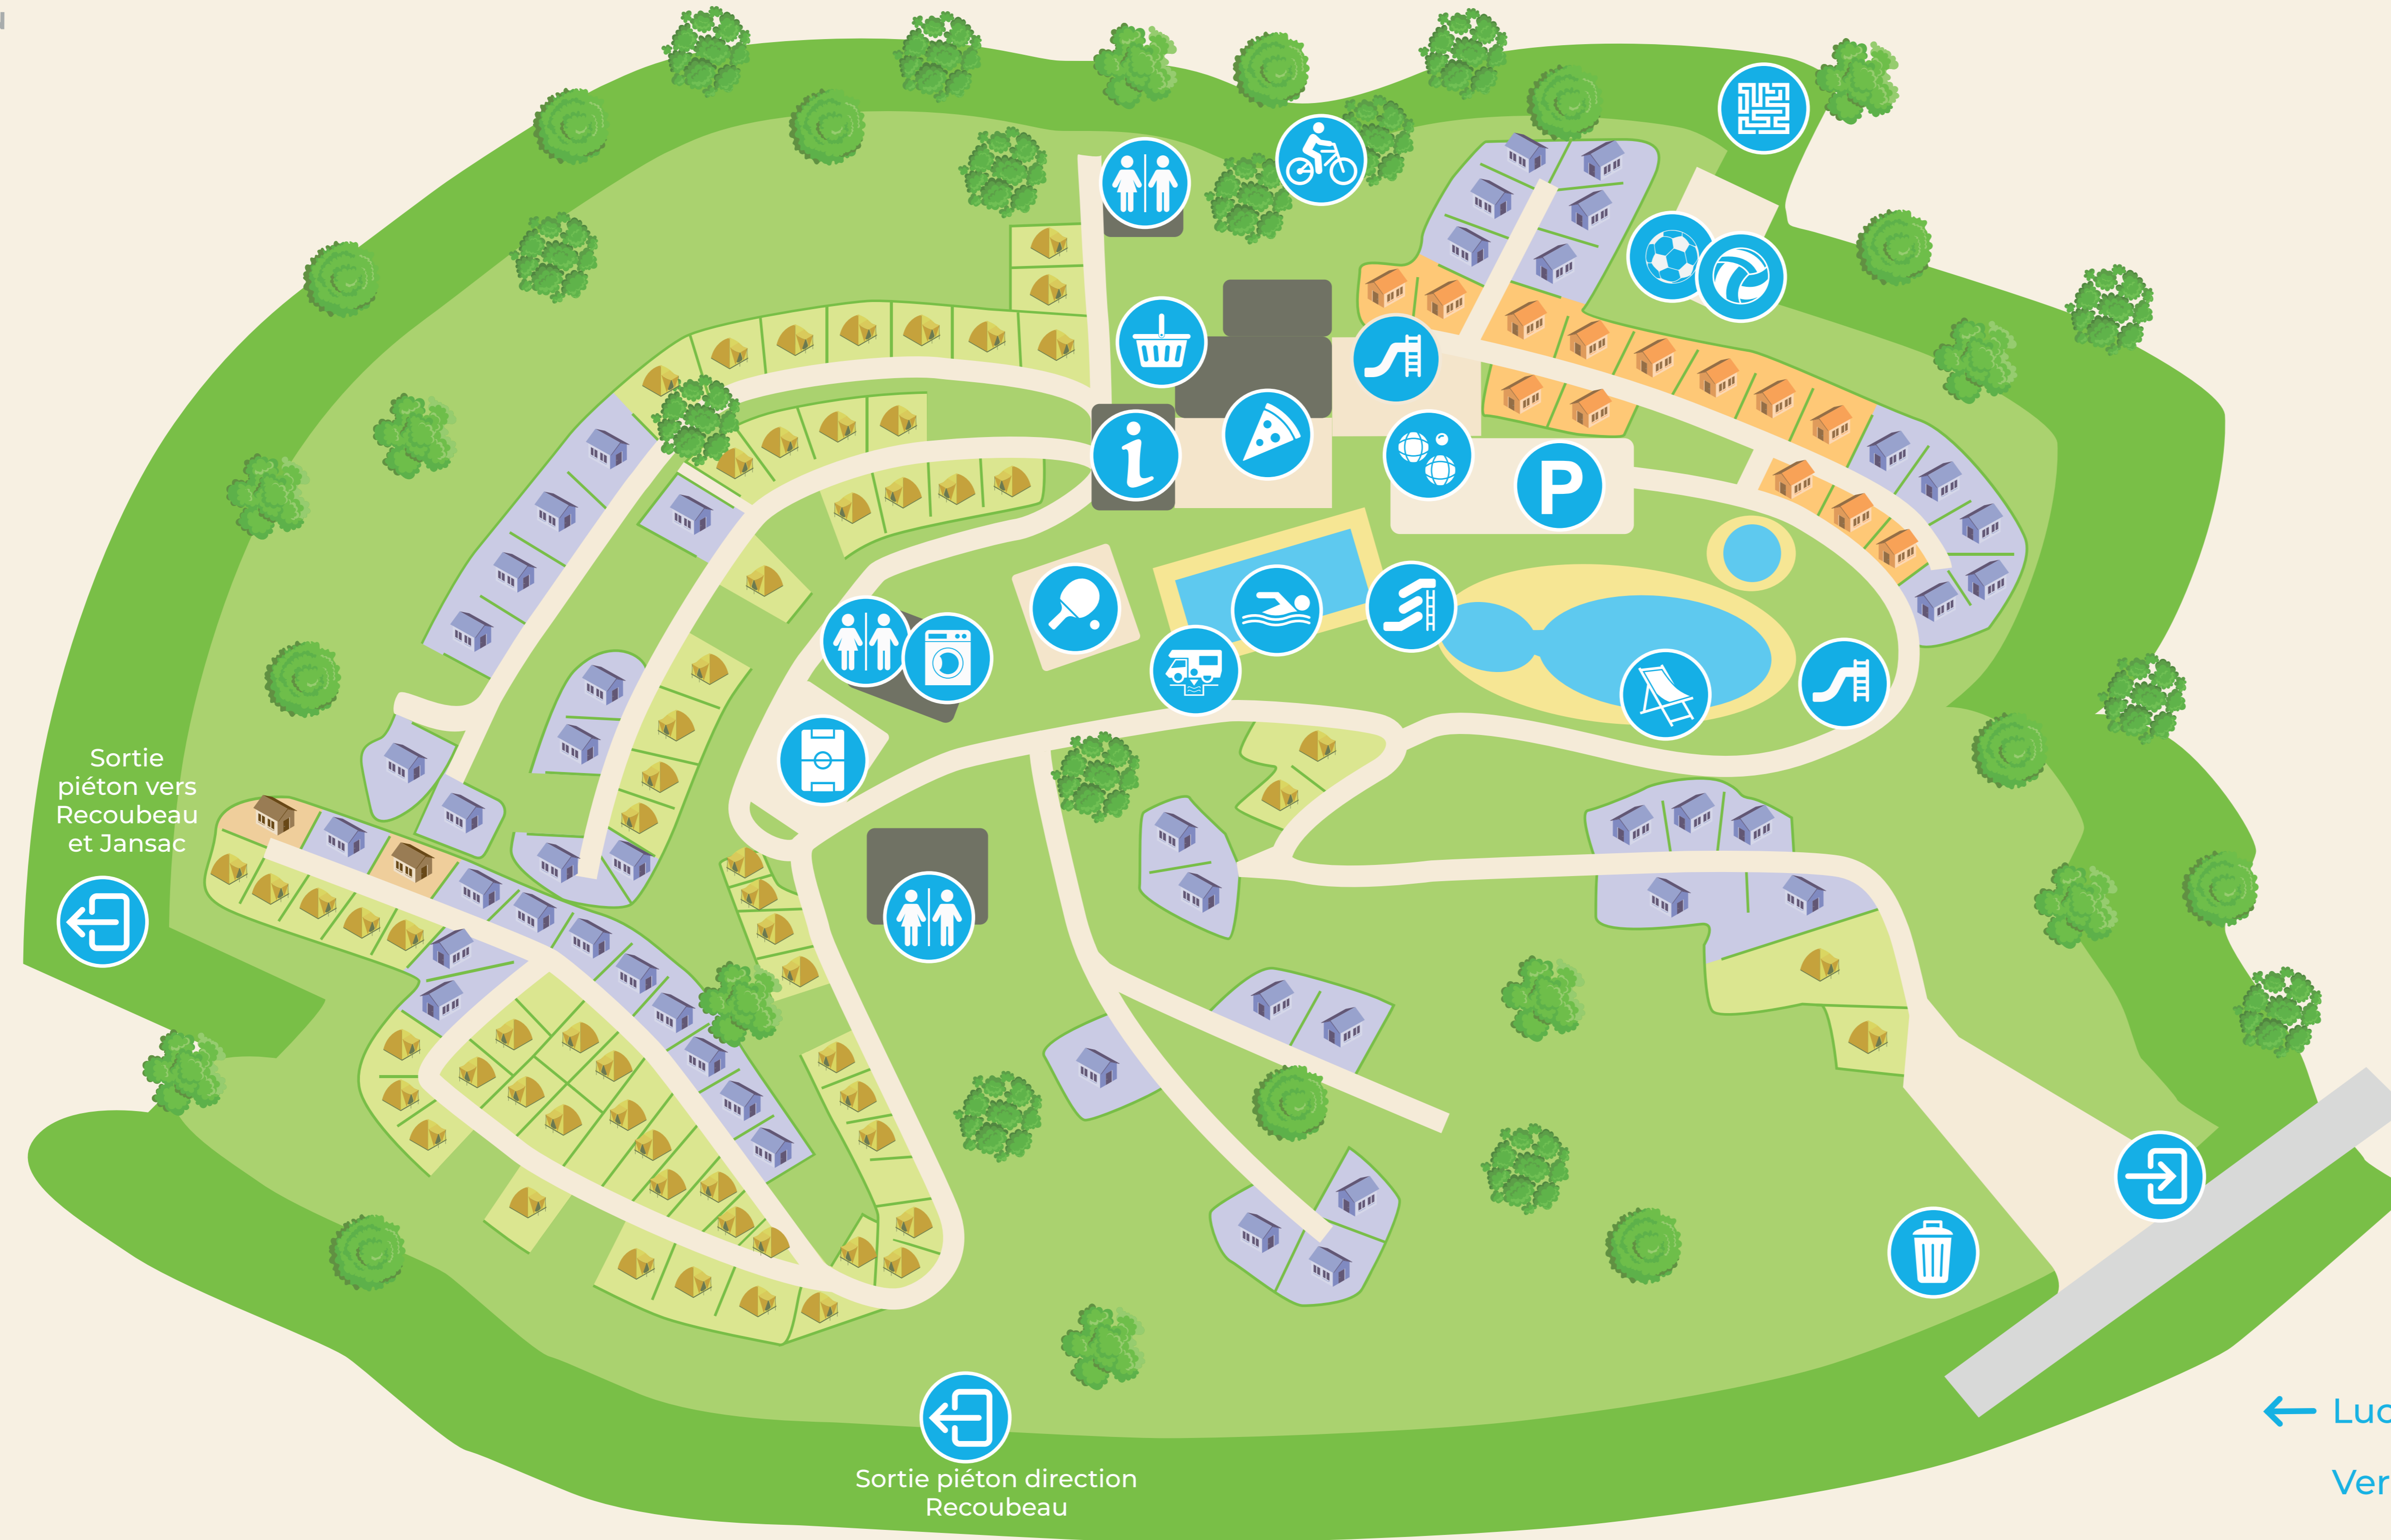

CAMPING LE COURIOU

☎ 04 85 88 01 38

✉ lecouriou@pausado.com

🌐 lecouriou.fr

- | | | | |
|--|--|--|--|
| | Sanitaires
Sanitary units | | Parking |
| | Laverie
Laundry | | Poubelles
Garbage cans |
| | Pétanque
Petanque | | Epicrie
Grocery store |
| | Tennis de table
Table tennis | | Labyrinthe
Labyrinth |
| | Piscine
Swimming pool | | Terrain Multisport
Multisport field |
| | Jeux Aquatiques
Games Aquatics | | Point information
Information point |
| | Restaurant | | Entrée
Entrance |
| | Aire de jeux
Playground | | Sortie
Exit |
| | Football | | Mobil-home |
| | Plage
Beach | | Emplacements
Pitches |
| | Parcours
Vélo Cross
Cross Bike Trail | | Résident
Resident |
| | Volley ball | | Chalet
Cottage |
| | Aire de vidange
Area of emptying | | |